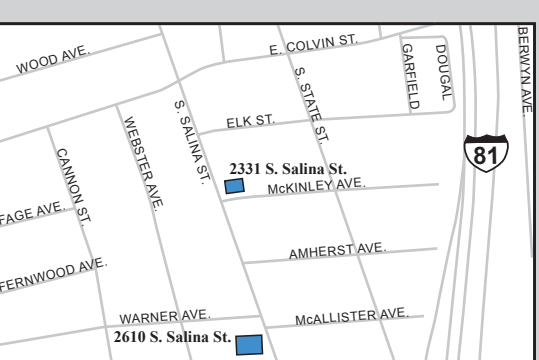

SOUTH CAMPUS

Tobacco Free Areas
 Inside
 Outside

0 1/8
MILES